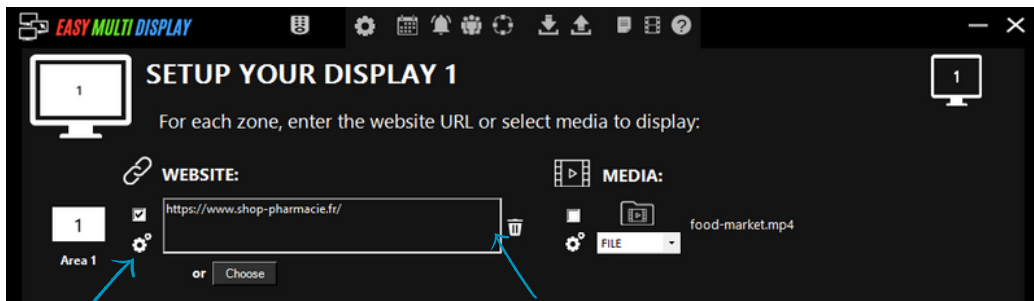

3

I support my supplier's campaign

Put a video of your supplier from their YouTube channel.

4

How to scroll vertically on your website?

How to scroll vertically on your website?

Everything that moves attracts the eye, simulate a movement on the mouse wheel and display for example all your articles. This way you can make your webshop lively and dynamic.

2 Click here to configure the software.

1 Enter your site here.

3 Click on "vertical" and then choose "bottom of site" to scroll your site from top to bottom.

4 Then finally, click on "Memorize".
The software is ready to use.