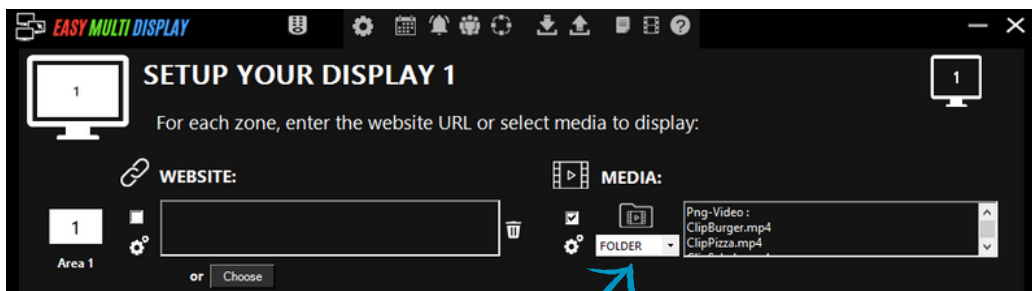

1 Click here and choose the "folder" option.