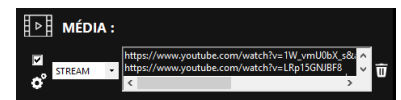

USER GUIDE

How do I display today's weather?

To quickly configure the weather for your city, we suggest using Google weather for accurate results and usability.

Then simply;

1. Choose your city
2. Enter selection into EMD software. As an example, weather for the city of Lorient would be -> www.google.com/search?q=meteo+lorient
3. Configure the following three settings to display pixel ready weather