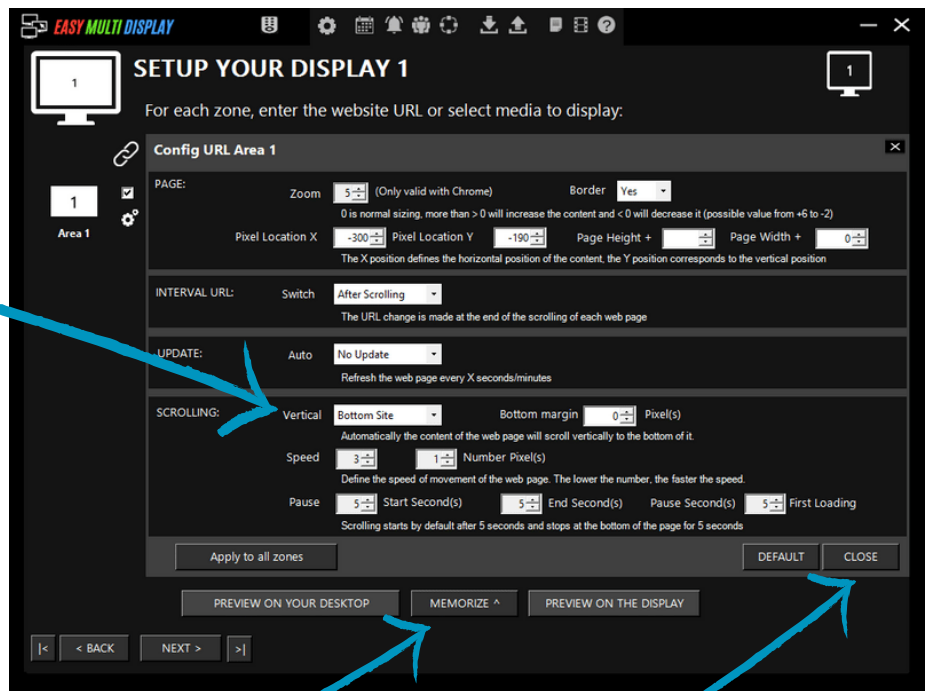

3

I support my supplier's campaign

Put a video of your supplier from their YouTube channel.

4

How to scroll vertically on your website?

How to scroll vertically on your website?

Everything that moves attracts the eye, simulate a movement on the mouse wheel and display for example all your articles. This way you can make your webshop lively and dynamic.

2 Click here to configure the software.

1 Enter your site here.

3 Click on "vertical" and then choose "bottom of site" to scroll your site from top to bottom.

4 Then finally, click on "Memorize".
The software is ready to use.