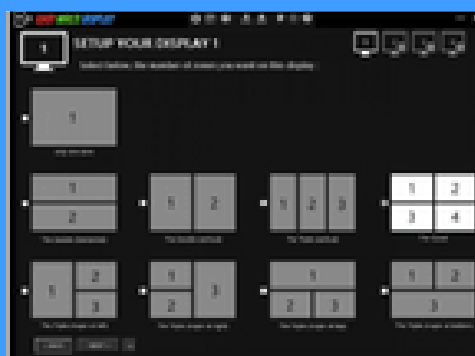

Step 3 - Choose your Media

Then simply begin to display on your screens! The possibilities are endless, but you could choose to include; photos, weather forecasts, corporate videos, promotions, and also your social media platforms, including Facebook, Instagram and YouTube.