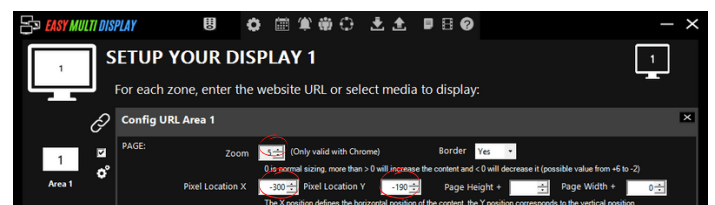

USER GUIDE

How do I display today's weather?

To quickly configure the weather for your city, we suggest using Google weather for accurate results and usability.

Then simply;

1. Choose your city
2. Enter selection into EMD software. As an example, weather for the city of Lorient would be -> www.google.com/search?q=meteo+lorient
3. Configure the following three settings to display pixel ready weather

2

3

How do I display my promotions on EMD?

I use Google Slide

1. create the ad on Google Slide.
2. copy/paste the provided URL into EMD.
3. EMD displays your slide in real time.
4. update your slide from the internet or on your mobile.