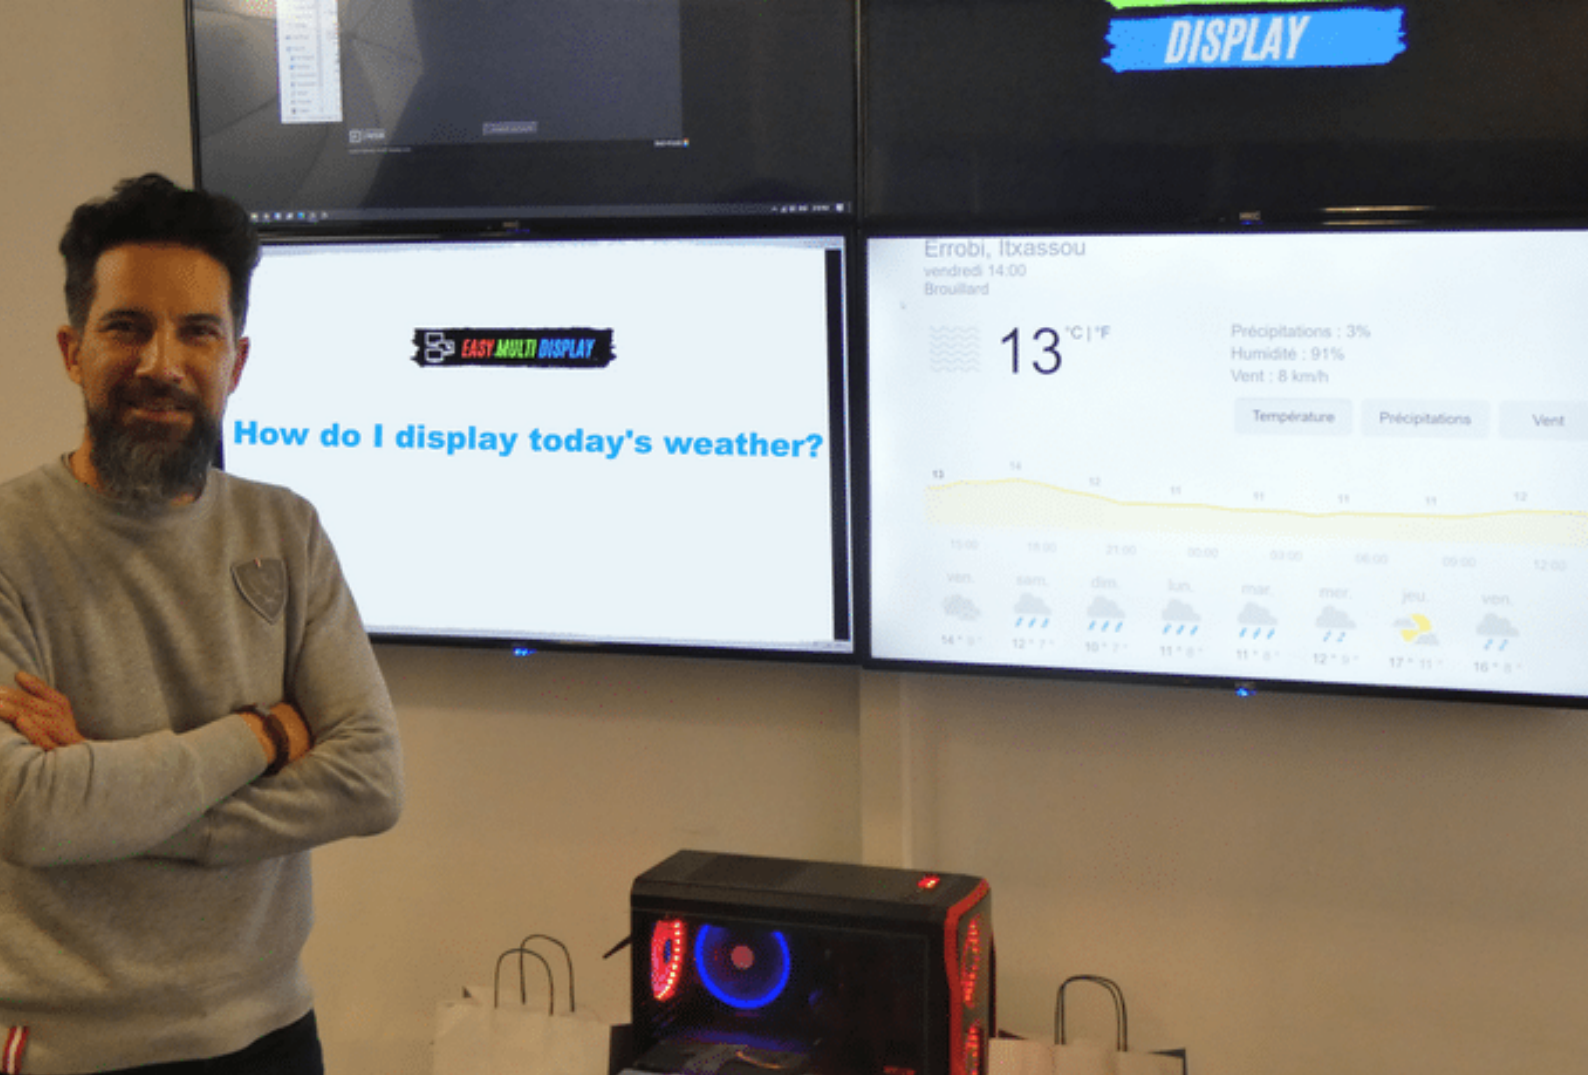

USER GUIDE

How do I display today's weather?

To quickly configure the weather for your city, we suggest using Google weather for accurate results and usability.

Then simply;

1. Choose your city
2. Enter selection into EMD software. As an example, weather for the city of Lorient would be -> www.google.com/search?q=meteo+lorient
3. Configure the following three settings to display pixel ready weather