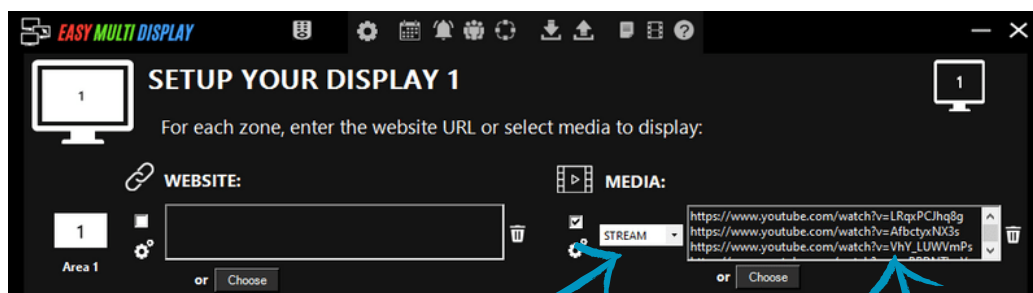

2 Click here to configure the software.

1 Enter your site here.

3 Click on "vertical" and then choose "bottom of site" to scroll your site from top to bottom.

4 Then finally, click on "Memorize".
The software is ready to use.

5 Once you have configured the software, click on "Close".

How do I display images or videos with EMD?

You can display your promotional material easily through EMD software using either, Google Slides, imported photos or videos, social media pages (e.g. Facebook & Instagram), or link a YouTube video.

These can be linked via the primary configuration portal.

You are also able to play images and videos on loop, filtering through your selected material.

How do I display YouTube videos?

You can stream any YouTube video through the primary EMD configuration portal. Multiple YouTube links can be connected and are displayed in full screen, played one after another. Videos are temporarily stored in the player and do not consume bandwidth.