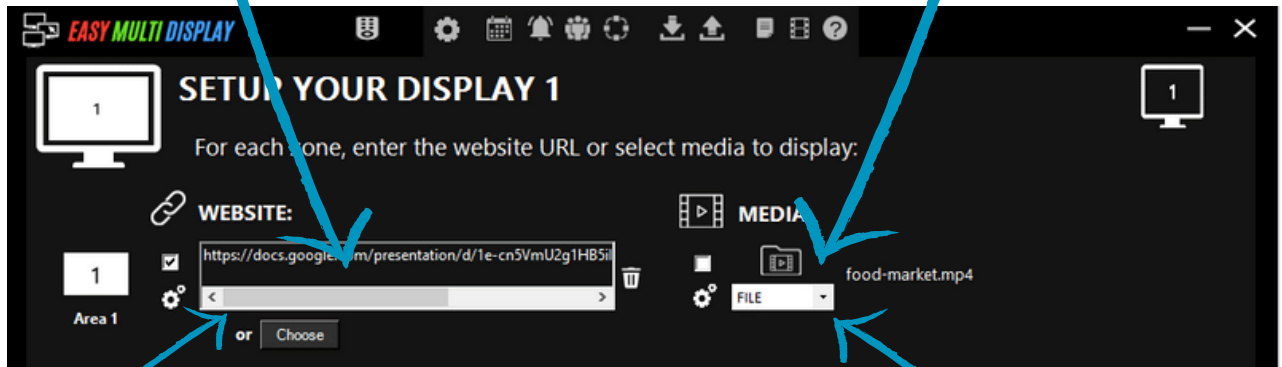

How do I display my promotions on EMD?

I use Google Slide

1. create the ad on Google Slide.
2. copy/paste the provided URL into EMD.
3. EMD displays your slide in real time.
4. update your slide from the internet or on your mobile.

1

I put my videos or photos

Create your promotional photos or videos or ask a creative service that will create your images for 50 euros per hour HT.

2

I display my webpage

View and scroll up and down your Facebook, Instagram or even website promotion page. Crop your favorite weather site to the pixel.

3

I support my supplier's campaign

Put a video of your supplier from their YouTube channel.

4