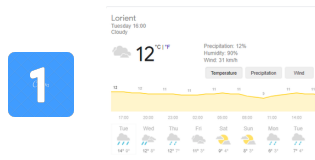

Can I display several videos one after the other?

Of course! For this there are several solutions!

- 1 You use YouTube, you just have to insert your links in "stream".
- 2 Add your videos in a folder and choose the "folder" option in EMD. Your videos will play one after the other.

USER GUIDE

How do I display today's weather?

To quickly configure the weather for your city, we suggest using Google weather for accurate results and usability.

Then simply;

1. Choose your city
2. Enter selection into EMD software. As an example, weather for the city of Lorient would be -> www.google.com/search?q=meteo+lorient
3. Configure the following three settings to display pixel ready weather