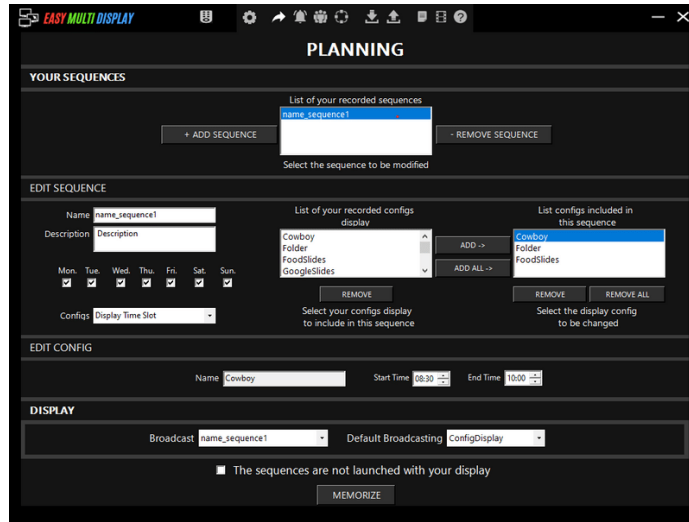

Help! Can I change my display for each day?

Yes! Easy Multi Display is able to be completely customised for your needs day-to-day. Scheduling for the day is accessed directly through the EMD software and allows you to plan and modify settings so your display suits your purpose.